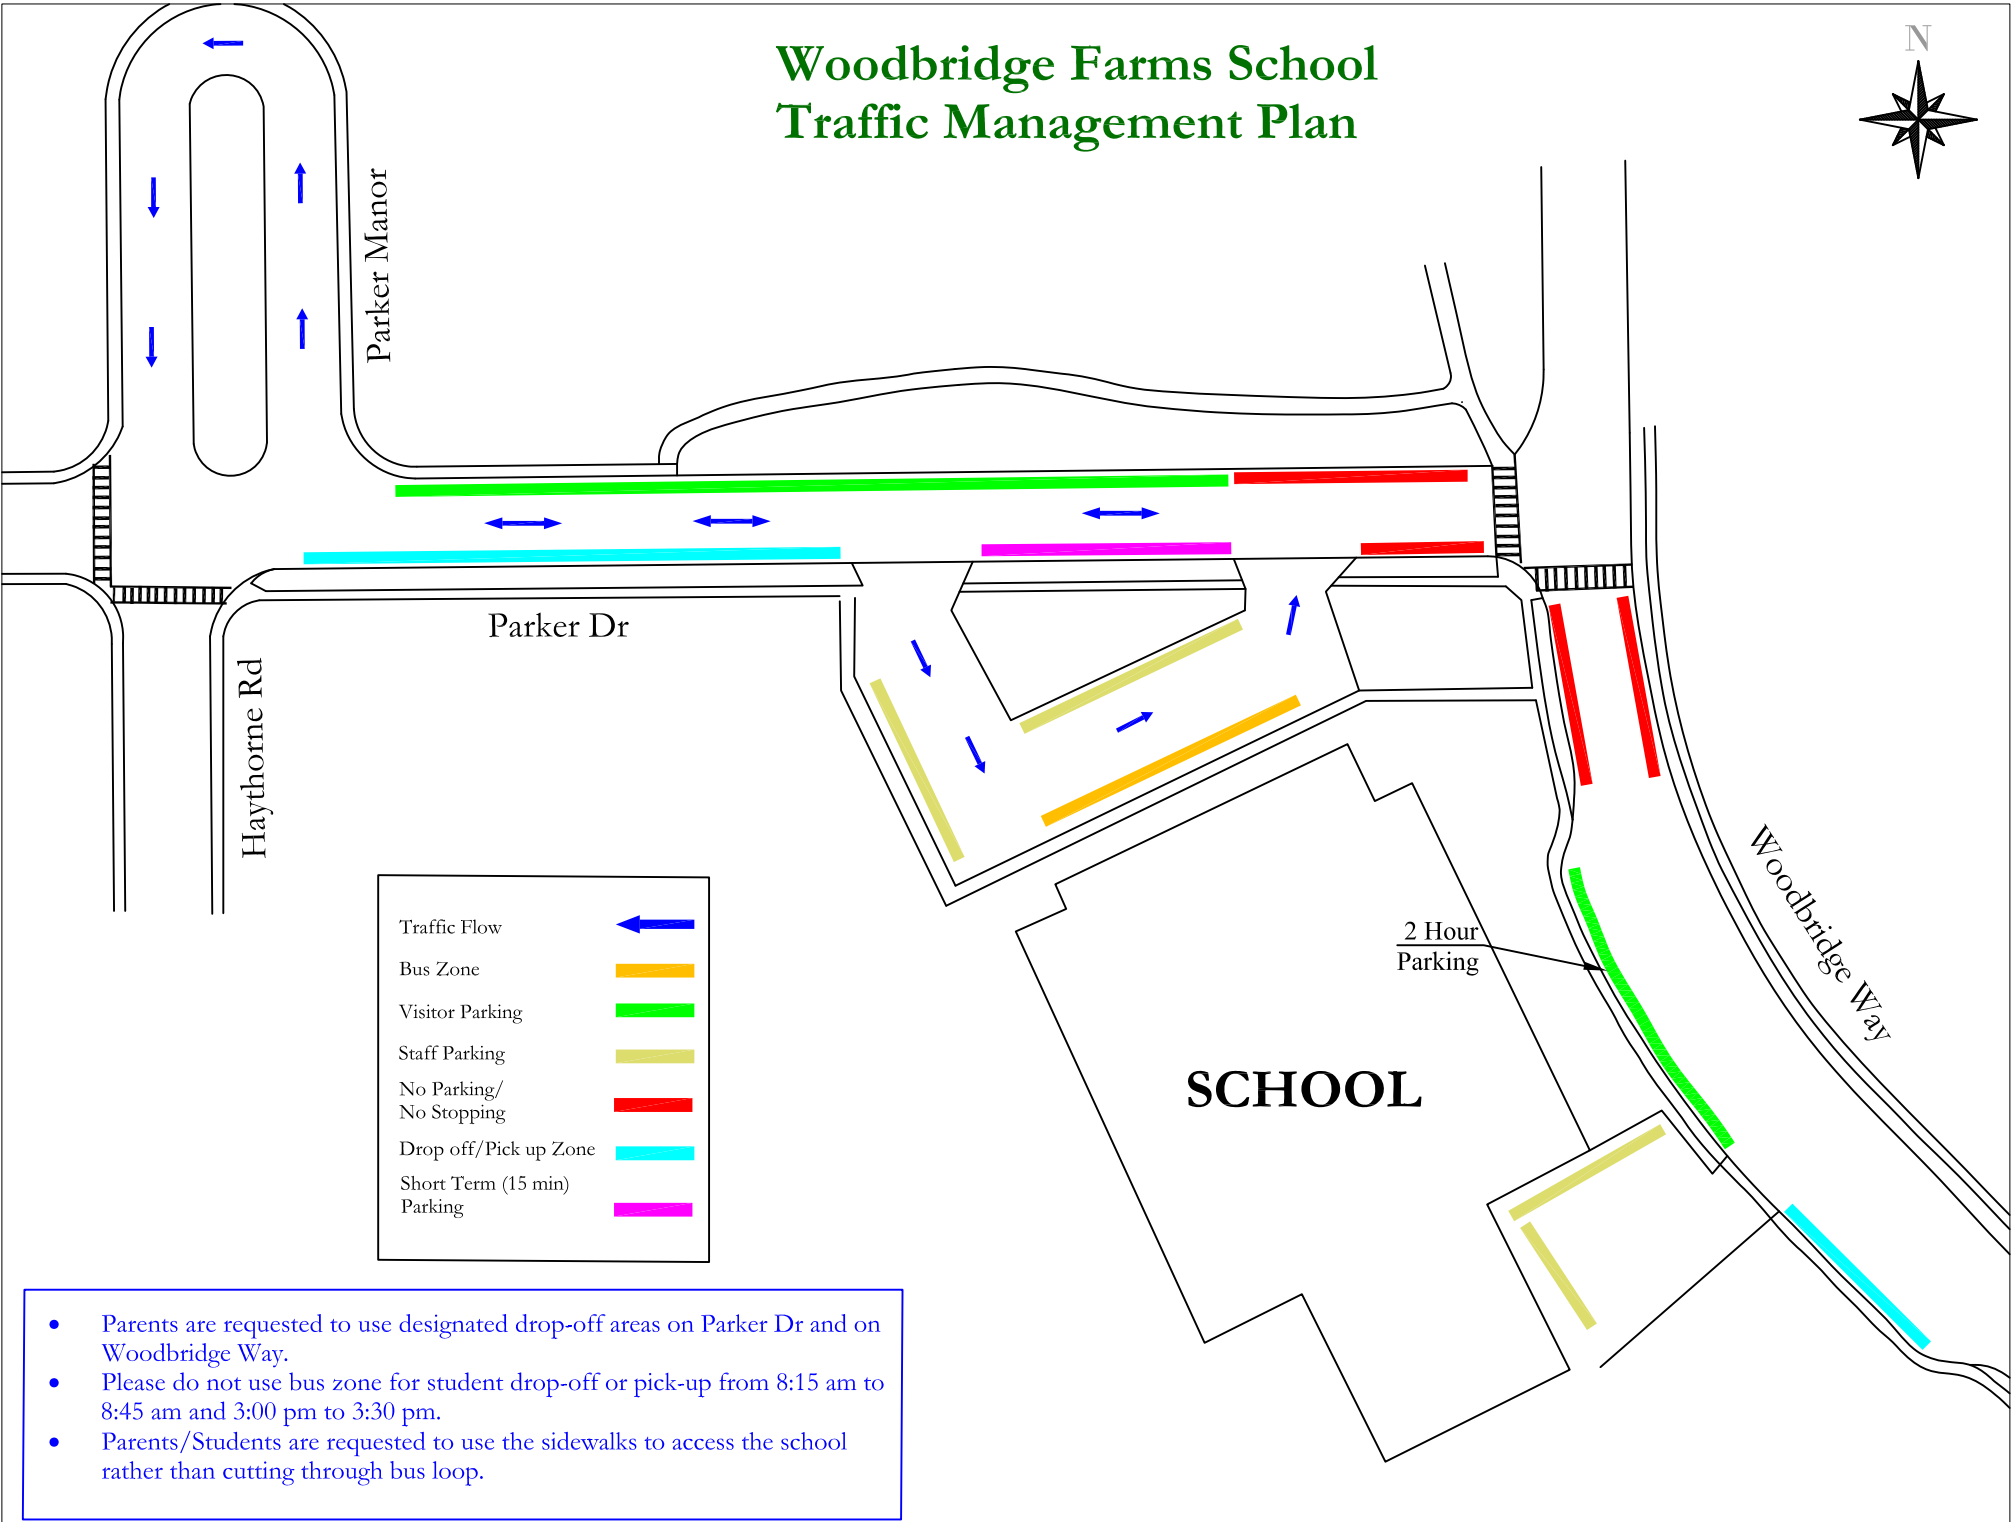

Woodbridge Farms School Traffic Management Plan

- Parents are requested to use designated drop-off areas on Parker Dr and on Woodbridge Way.
- Please do not use bus zone for student drop-off or pick-up from 8:15 am to 8:45 am and 3:00 pm to 3:30 pm.
- Parents/Students are requested to use the sidewalks to access the school rather than cutting through bus loop.