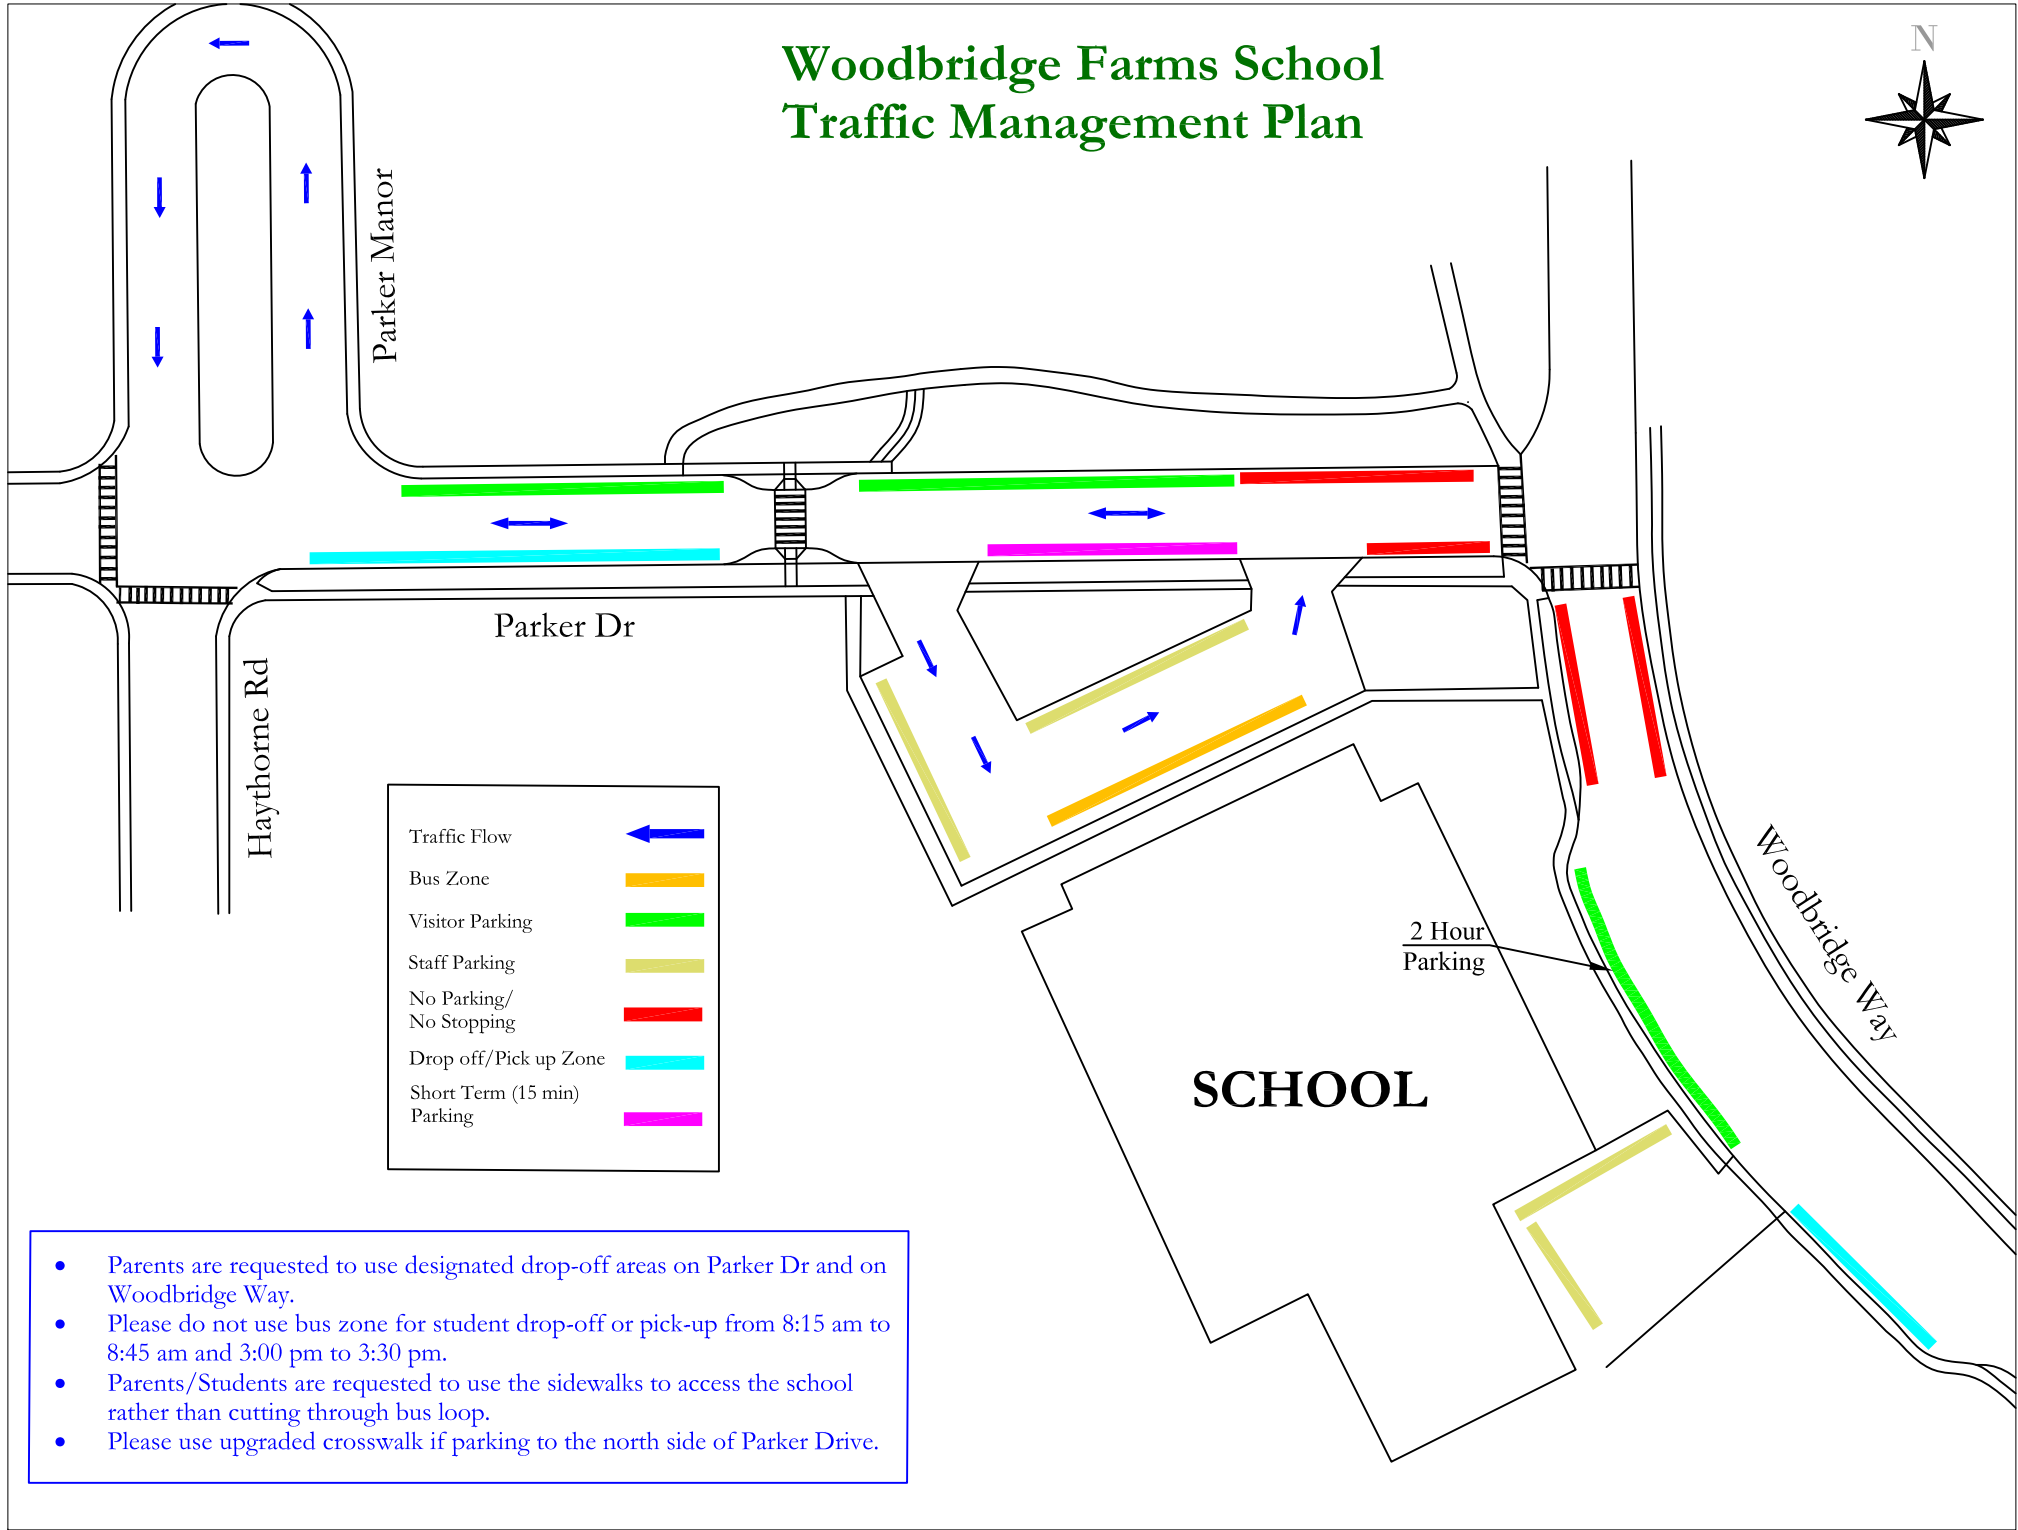

Woodbridge Farms School Traffic Management Plan

Traffic Flow	
Bus Zone	
Visitor Parking	
Staff Parking	
No Parking/ No Stopping	
Drop off/Pick up Zone	
Short Term (15 min) Parking	

- Parents are requested to use designated drop-off areas on Parker Dr and on Woodbridge Way.
- Please do not use bus zone for student drop-off or pick-up from 8:15 am to 8:45 am and 3:00 pm to 3:30 pm.
- Parents/Students are requested to use the sidewalks to access the school rather than cutting through bus loop.
- Please use upgraded crosswalk if parking to the north side of Parker Drive.