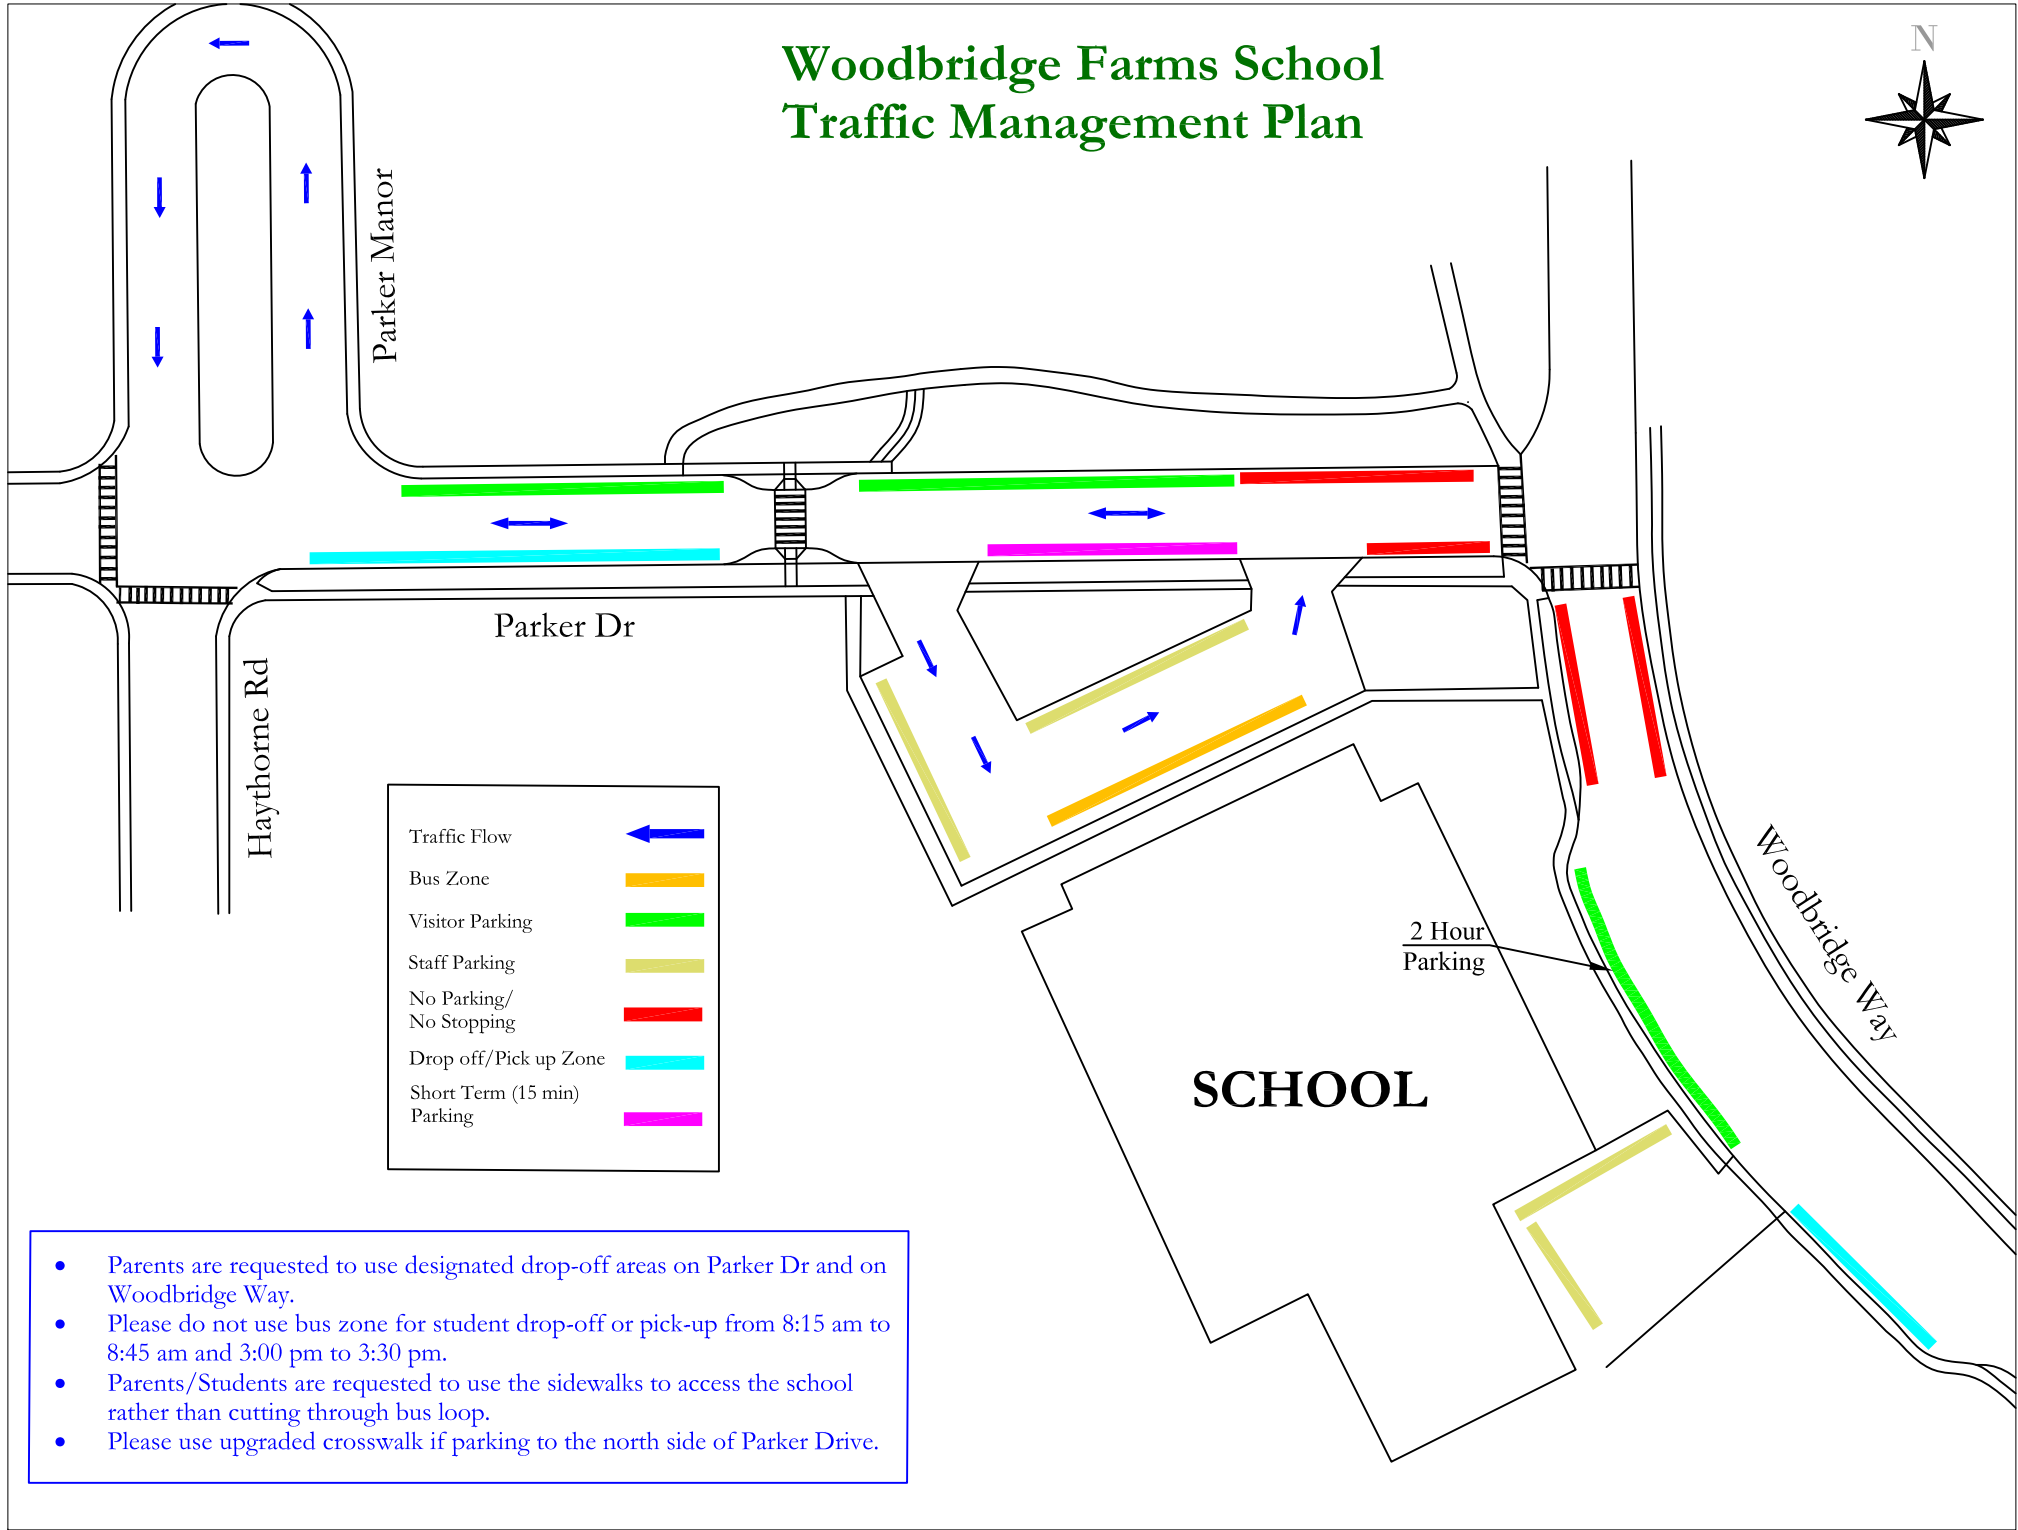

Woodbridge Farms School Traffic Management Plan

- Parents are requested to use designated drop-off areas on Parker Dr and on Woodbridge Way.
- Please do not use bus zone for student drop-off or pick-up from 8:15 am to 8:45 am and 3:00 pm to 3:30 pm.
- Parents/Students are requested to use the sidewalks to access the school rather than cutting through bus loop.
- Please use upgraded crosswalk if parking to the north side of Parker Drive.